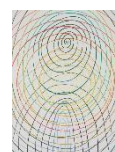

That grace may increase

2020 coloured pencil on paper
59.4 x 42 cm unframed
65 x 47.7 x 3.7 cm framed