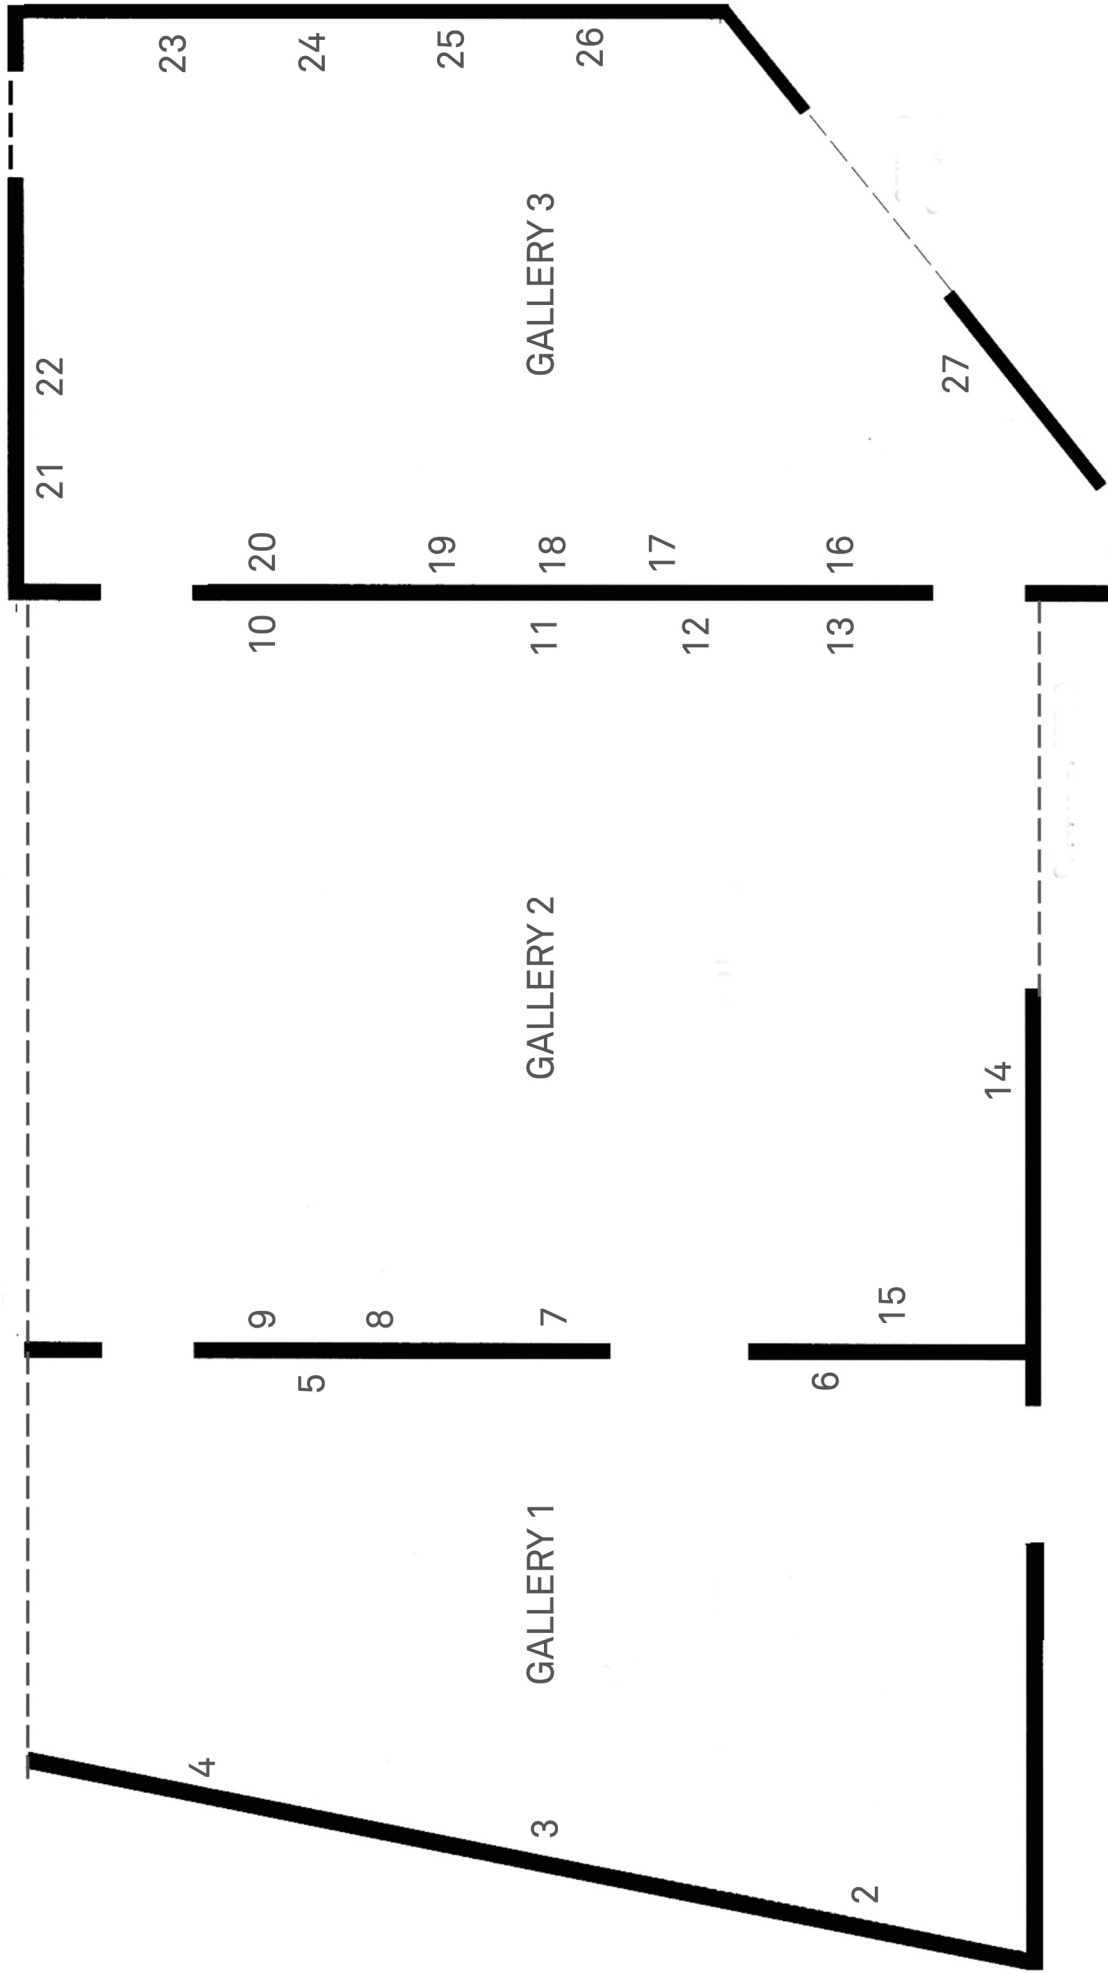

Gallery Foyer – Level 3

No.	Title	Date	Medium	Dimensions (cm)
1	Monuments	2018	oil on canvas	182 x 182

Gallery 1 – left to right

2	Vessel	2022	oil on canvas	182 x 182
3	Stack	2023	oil on canvas	182 x 182
4	Monument 2	2020	oil on canvas	182 x 182
5	Landscape	2023	oil on canvas	182 x 182
6	Structure	2023	oil on canvas	40 x 50

Gallery 2 – left to right

7	Structure	2023	oil on canvas	40 x 50
8	Composition Series No 1	2023	oil on canvas	90 x 90
9	Composition Series No 2	2023	oil on canvas	90 x 90
10	Composition	2022	oil on canvas	183 x 183
11	Structure 1	2023	oil on canvas	35 x 45
12	Structure 2	2023	oil on canvas	35 x 45
13	Structure 3	2023	oil on canvas	35 x 45
14	Unseen Landscape	2023	oil on canvas	183 x 183
15	Structure 4	2023	oil on canvas	40 x 50

Gallery 3 – left to right

16	Unseen Landscape	2023	oil on canvas	70 x 70
17	Structure 5	2023	oil on canvas	40 x 50
18	Structure 6	2023	oil on canvas	40 x 50
19	Structure 7	2023	oil on canvas	40 x 50
20	Structure 8	2023	oil on canvas	35 x 45
21	Interior	2023	oil on canvas	50 x 50
22	Still Life	2023	oil on canvas	50 x 50
23	Unseen Landscape 1	2023	oil on canvas	120 x 120
24	Unseen Landscape 2	2023	oil on canvas	120 x 120
25	Unseen Landscape 3	2023	oil on canvas	120 x 120
26	Unseen Landscape 4	2023	oil on canvas	120 x 120
27	Structure 9	2023	oil on canvas	40 x 50

Café wall – Ground Floor

28	Landscape Series 1-5	2018	oil on canvas	40 x 50
29	Macalla	2022	oil on canvas	182 x 182

For sales enquiries, please contact Deirdre: deirdre.rogers@solsticeartscentre.ie

1

ENTRANCE